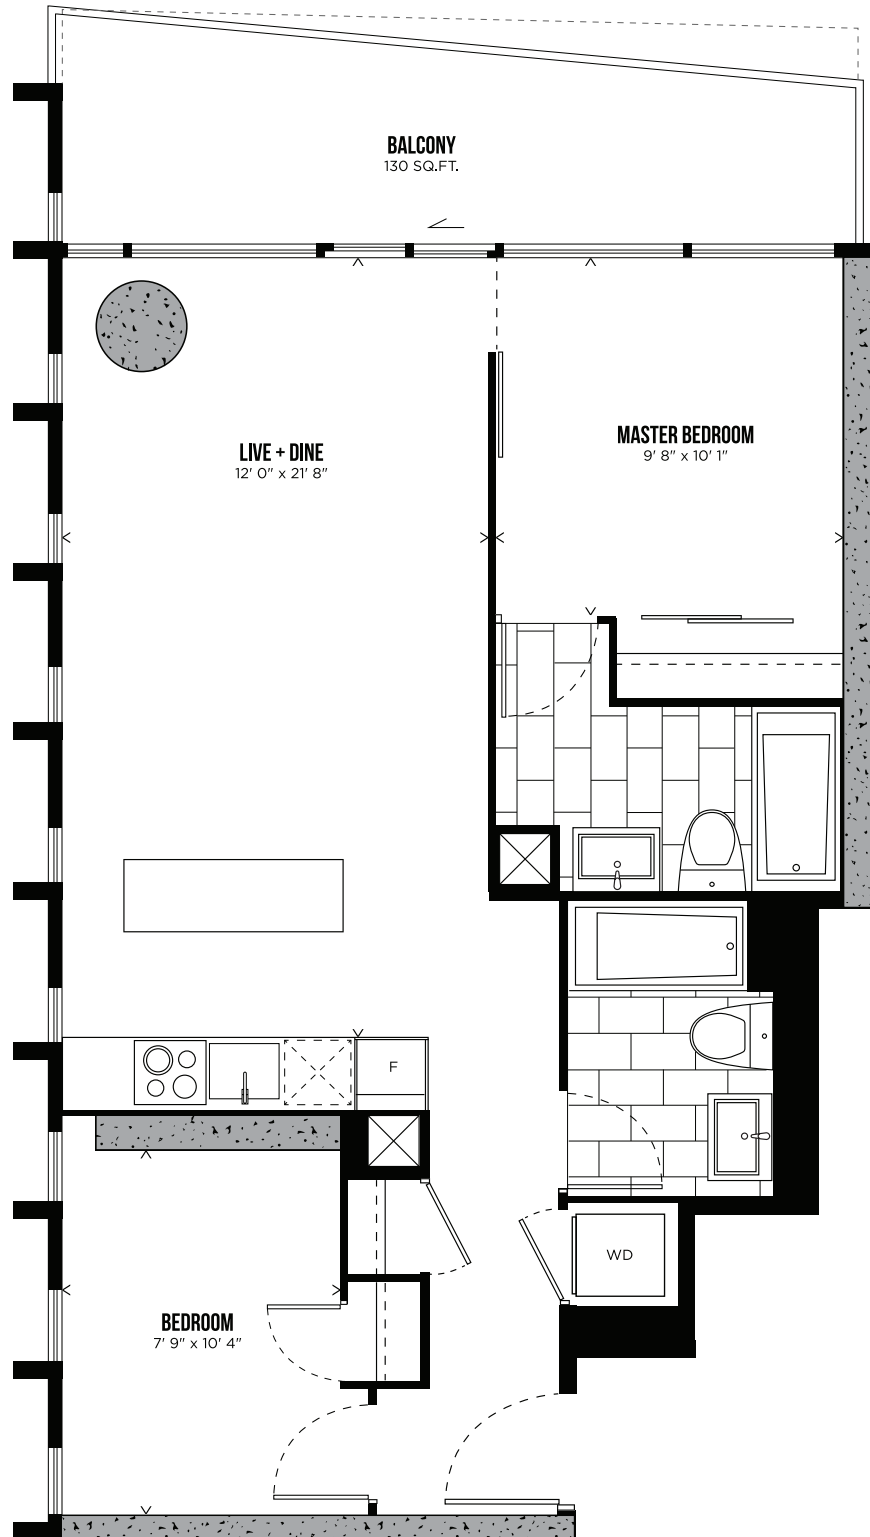

CHANNEL 09

TWO BEDROOM

771 SQ.FT.

balcony 509, 809, 909, 1209, 1309, 1709, 1909, 2009, 2209, 2409, 2509, 2709, 2809, 2909, 3109, 3209, 3409, 3509
148 SQ.FT.

LEVEL 3-35

CAROLINE STREET SOUTH

HUNTER STREET WEST

TELEVISION CITY