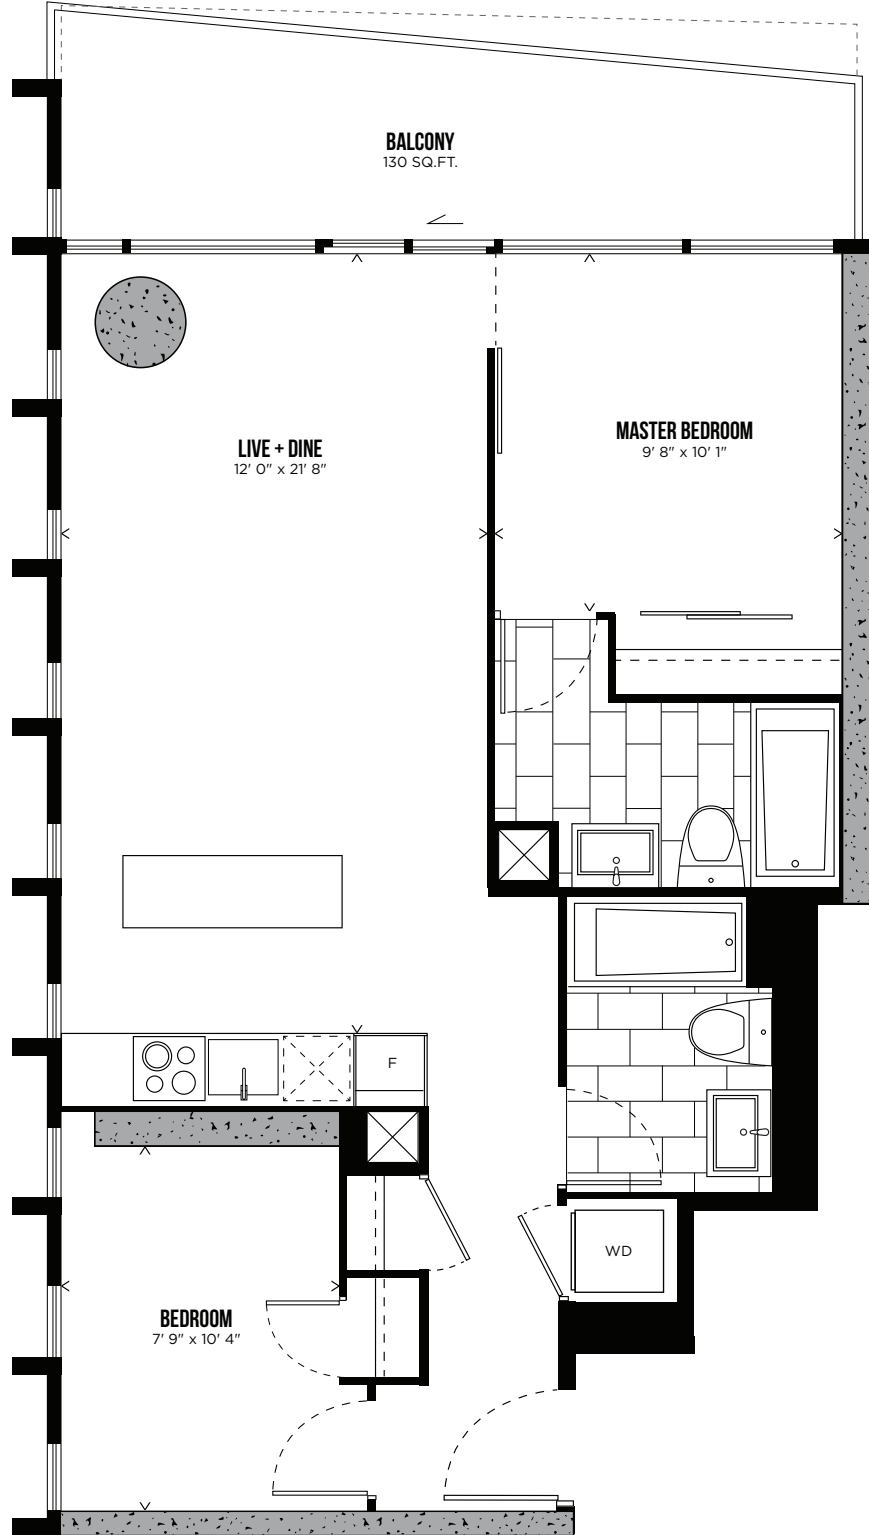

CAROL BURNETT

TWO BEDROOM

771 SQ.FT.

balcony 509, 809, 909, 1209, 1309, 1709, 1909, 2009, 2209, 2409, 2509, 2709, 2809, 2909, 3109, 3209, 3409, 3509
148 SQ.FT.

LEVEL 3-35

HUNTER STREET WEST

CAROLINE STREET SOUTH