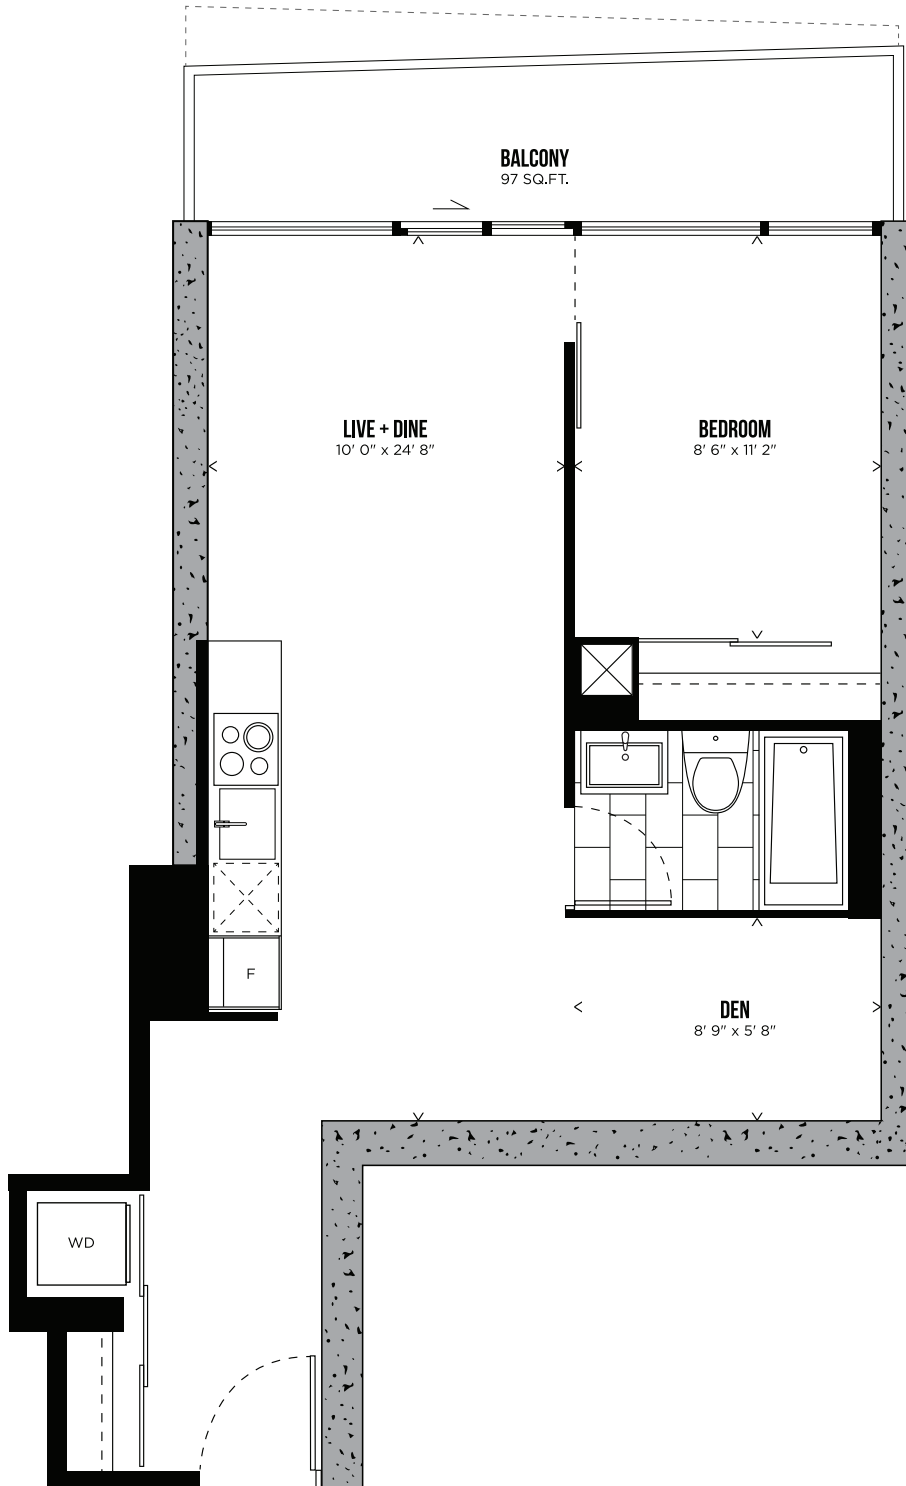

CHANNEL 10

ONE BEDROOM + DEN

627 SQ.FT.

balcony 510, 810, 910, 1210, 1310, 1710, 1910, 2010, 2210,
2410, 2510, 2710, 2810, 2910, 3110, 3210, 3410, 3510
118 SQ.FT.

LEVEL 3-35

CAROLINE STREET SOUTH

HUNTER STREET WEST