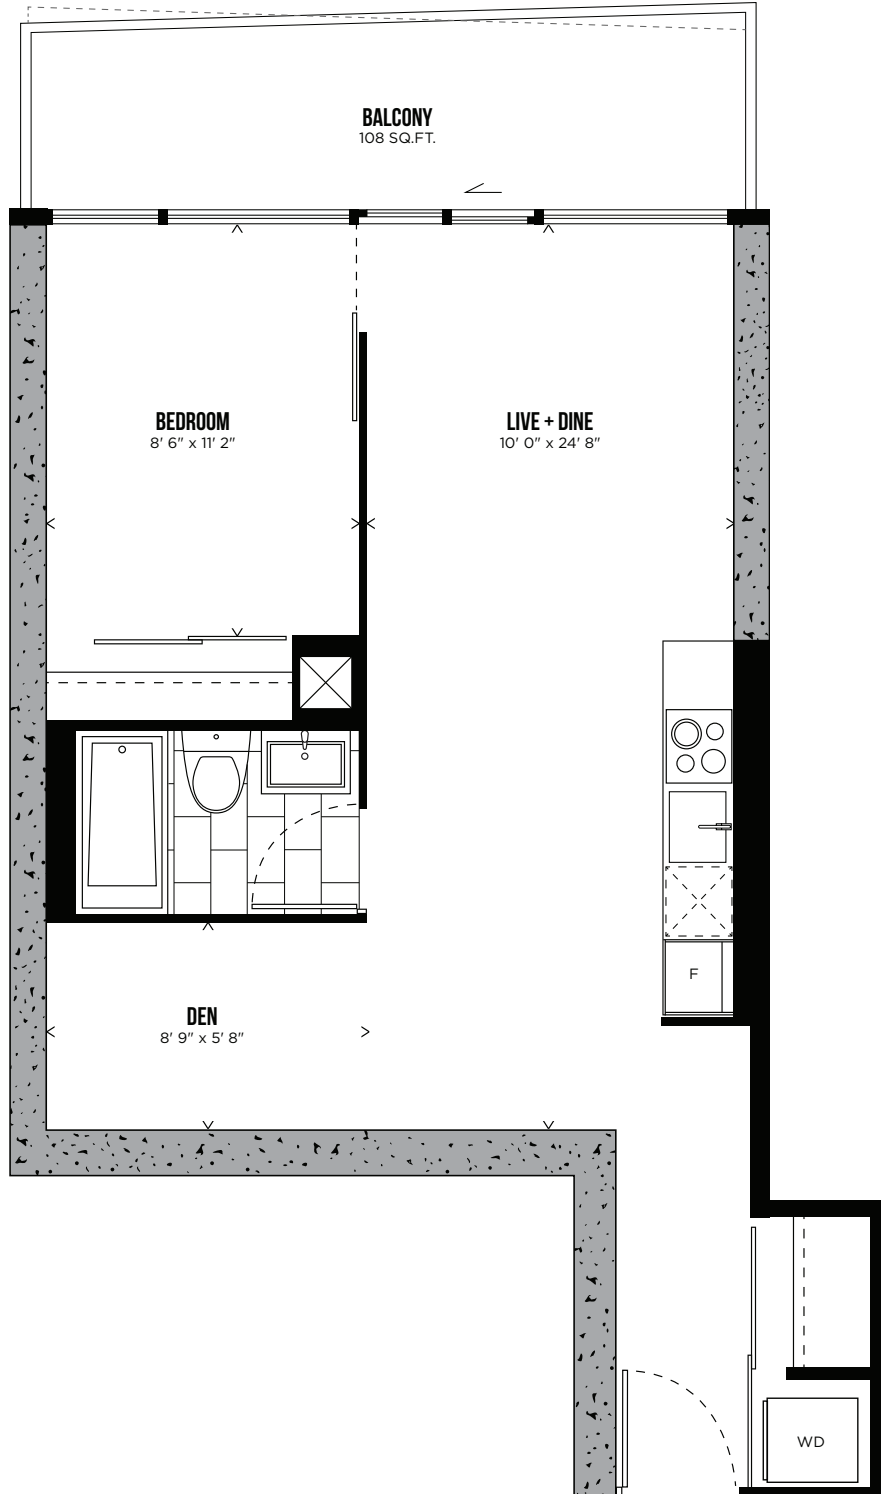

LUCILLE BALL

ONE BEDROOM + DEN

609 SQ.FT.

mirrored balcony 501, 801, 901, 1201, 1301, 1701, 1901, 2001, 2201, 2401, 2501, 2701, 2801, 2901, 3101, 3201, 3401, 3501
108 SQ.FT.

LEVEL 3-35

HUNTER STREET WEST

CAROLINE STREET SOUTH