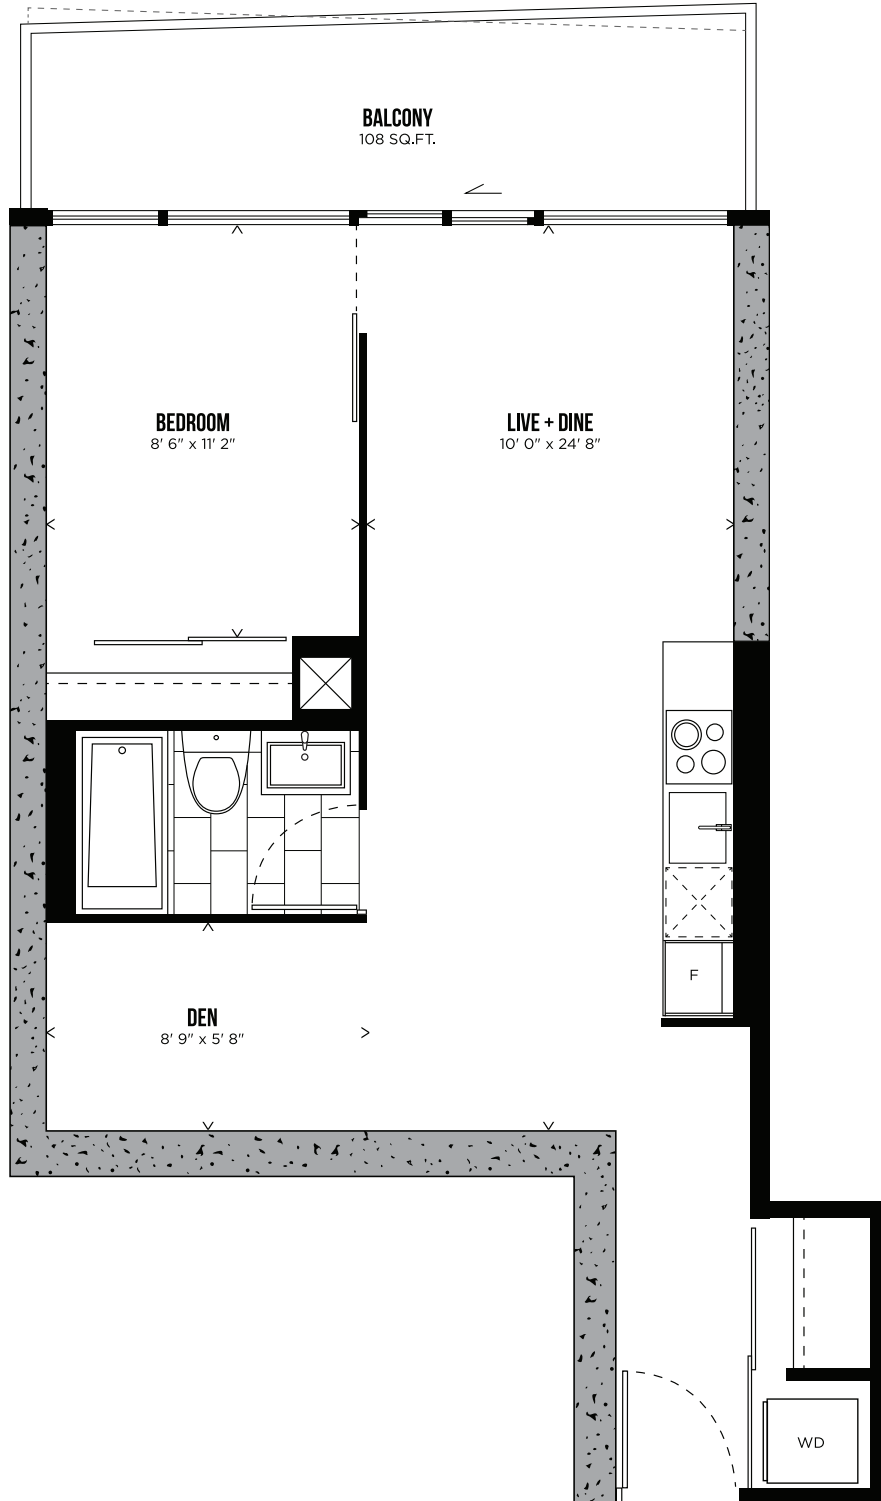

CHANNEL 01

ONE BEDROOM + DEN

609 SQ.FT.

mirrored balcony 501, 801, 901, 1201, 1301, 1701, 1901, 2001,
2201, 2401, 2501, 2701, 2801, 2901, 3101, 3201, 3401, 3501
108 SQ.FT.

LEVEL 3-35

CAROLINE STREET SOUTH

HUNTER STREET WEST

TELEVISION CITY