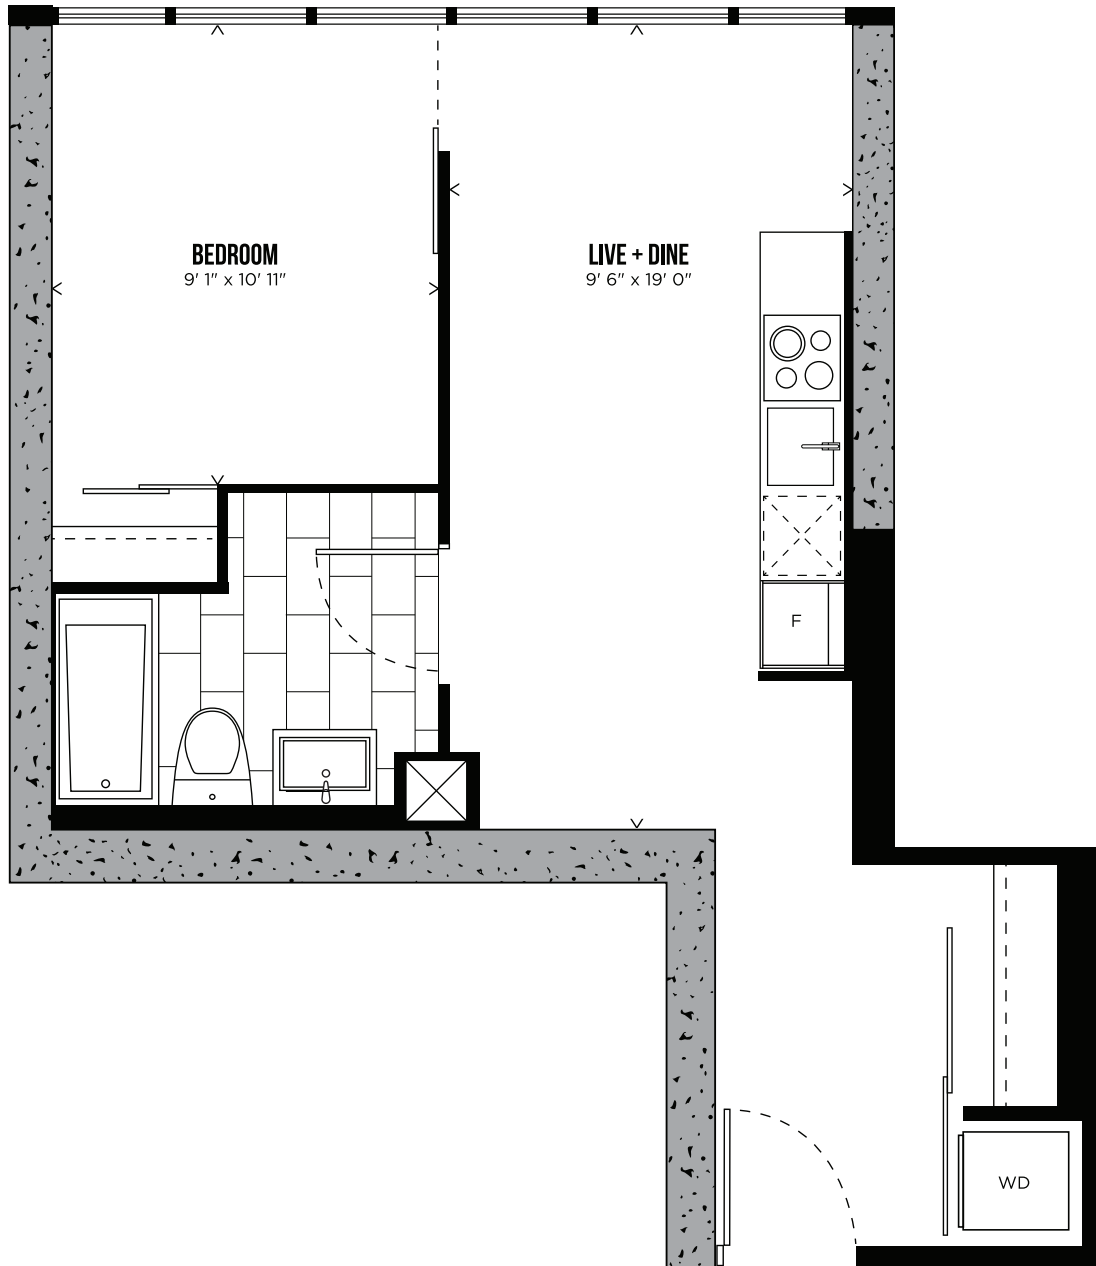

01

CHANNEL 01A

ONE BEDROOM

535 SQ.FT.

LEVEL 2

CAROLINE STREET SOUTH

HUNTER STREET WEST

TELEVISION CITY