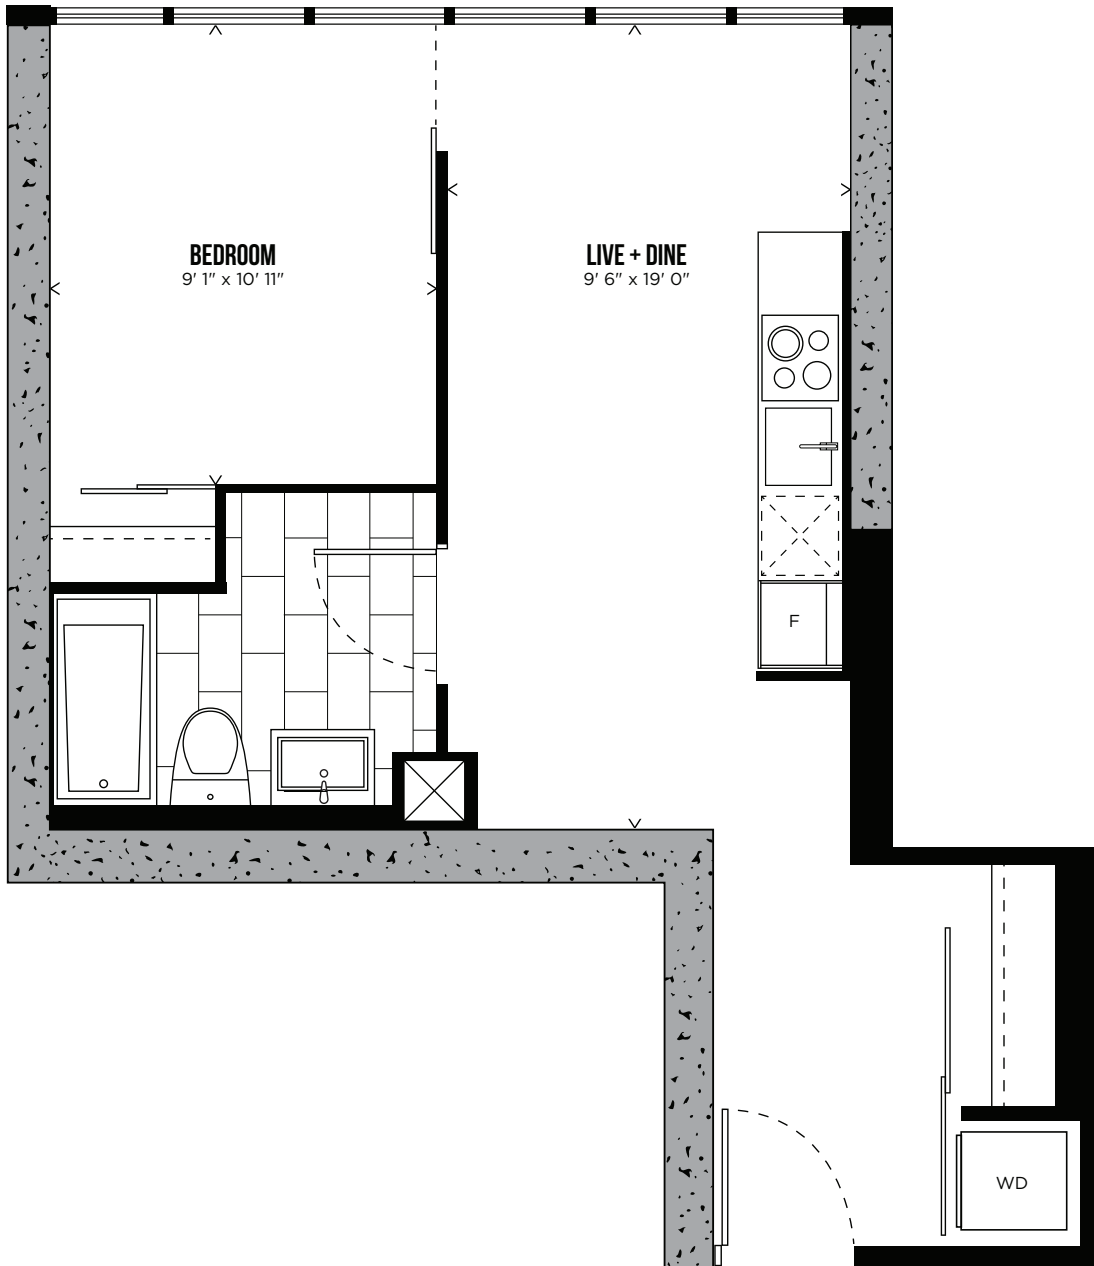

01

LEE MAJORS

ONE BEDROOM
535 SQ.FT.

LEVEL 2

CAROLINE STREET SOUTH

HUNTER STREET WEST