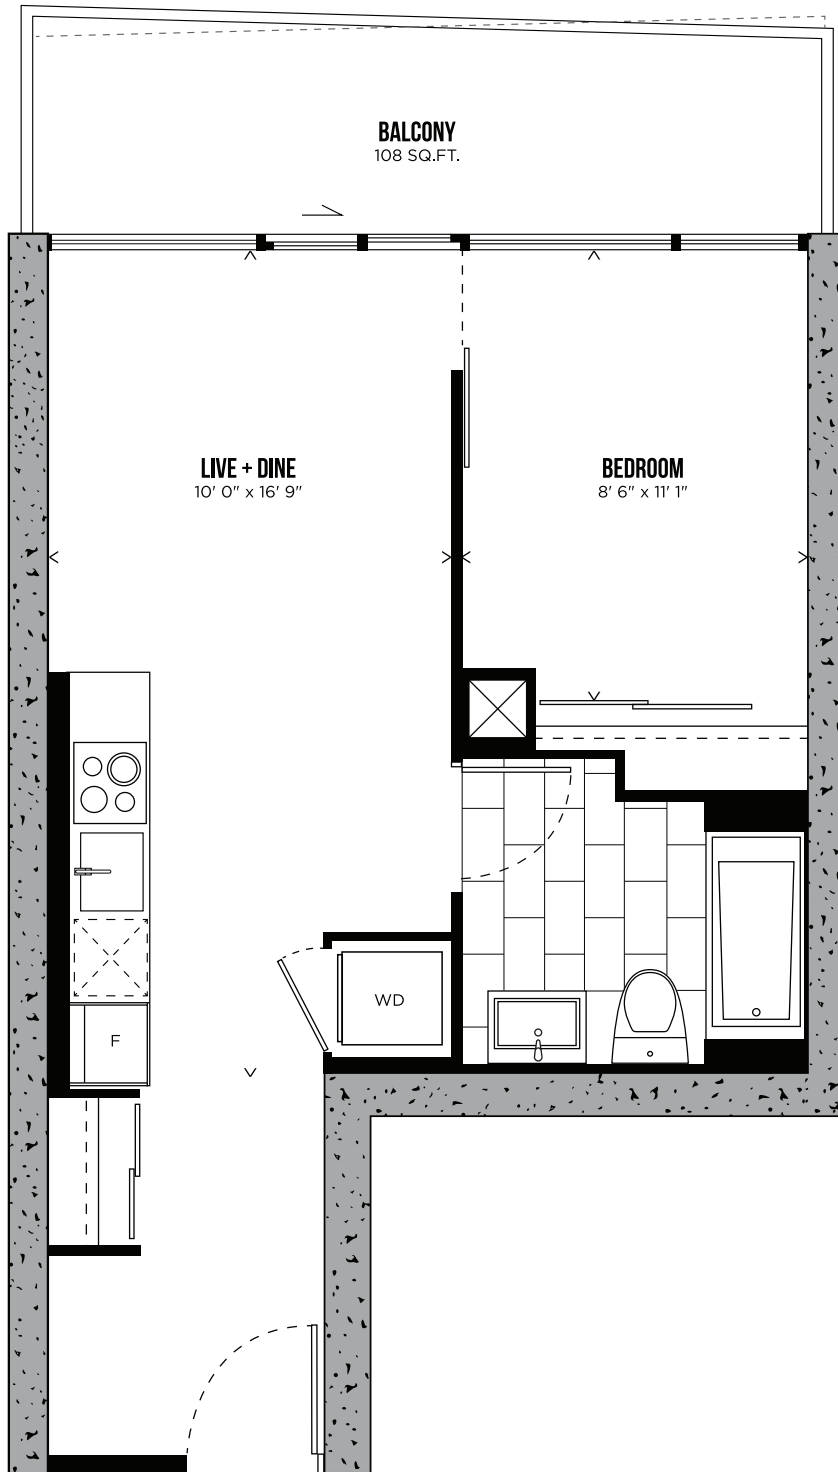

CHANNEL 06

ONE BEDROOM

519 SQ.FT.

mirrored balcony 506, 806, 906, 1206, 1306, 1706, 1906, 2006, 2206, 2406, 2506, 2706, 2806, 2906, 3106, 3206, 3406, 3506
108 SQ.FT.

LEVEL 3-35

CAROLINE STREET SOUTH

HUNTER STREET WEST

TELEVISION CITY