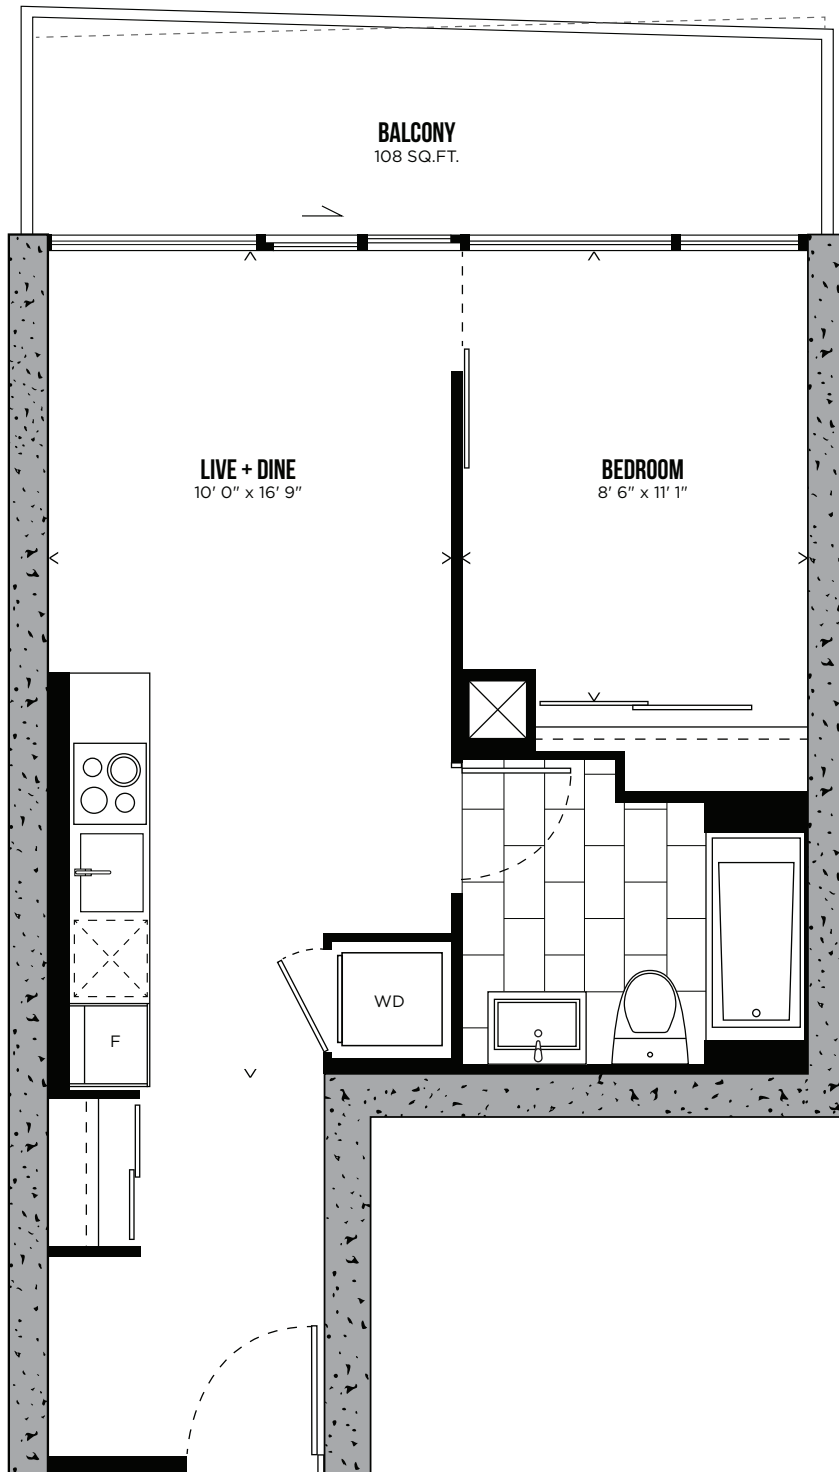

## ONE BEDROOM

### 519 SQ.FT.

mirrored balcony 506, 806, 906, 1206, 1306, 1706, 1906, 2006, 2206,  
2406, 2506, 2706, 2806, 2906, 3106, 3206, 3406, 3506  
108 SQ.FT.

LEVEL 3-35

HUNTER STREET WEST

CAROLINE STREET SOUTH