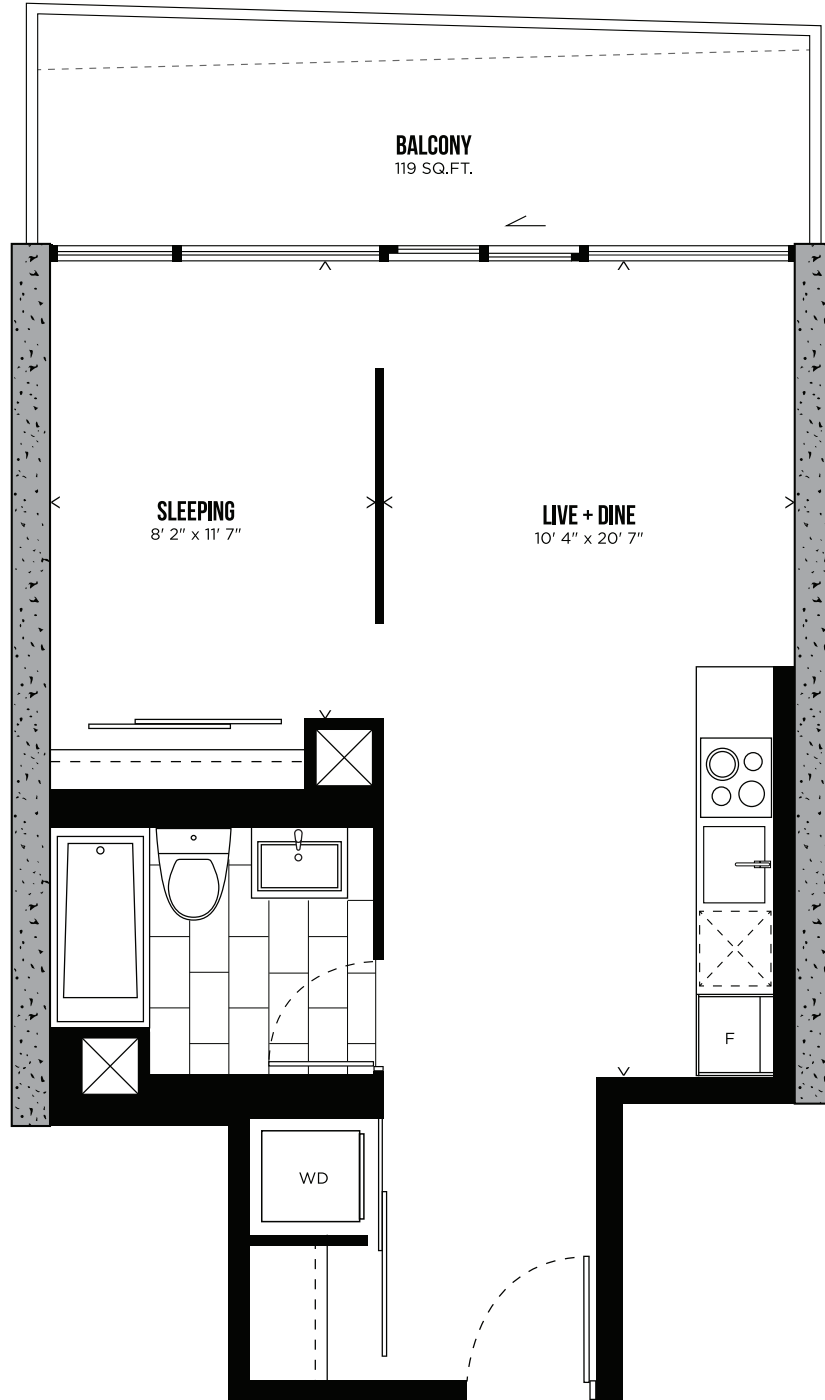

CHANNEL 05

LOFT STYLE STUDIO

508 SQ.FT.

balcony 505, 805, 905, 1205, 1305, 1705, 1905, 2005, 2205,
2405, 2505, 2705, 2805, 2905, 3105, 3205, 3405, 3505
97 SQ.FT.

LEVEL 3-35

CAROLINE STREET SOUTH

HUNTER STREET WEST