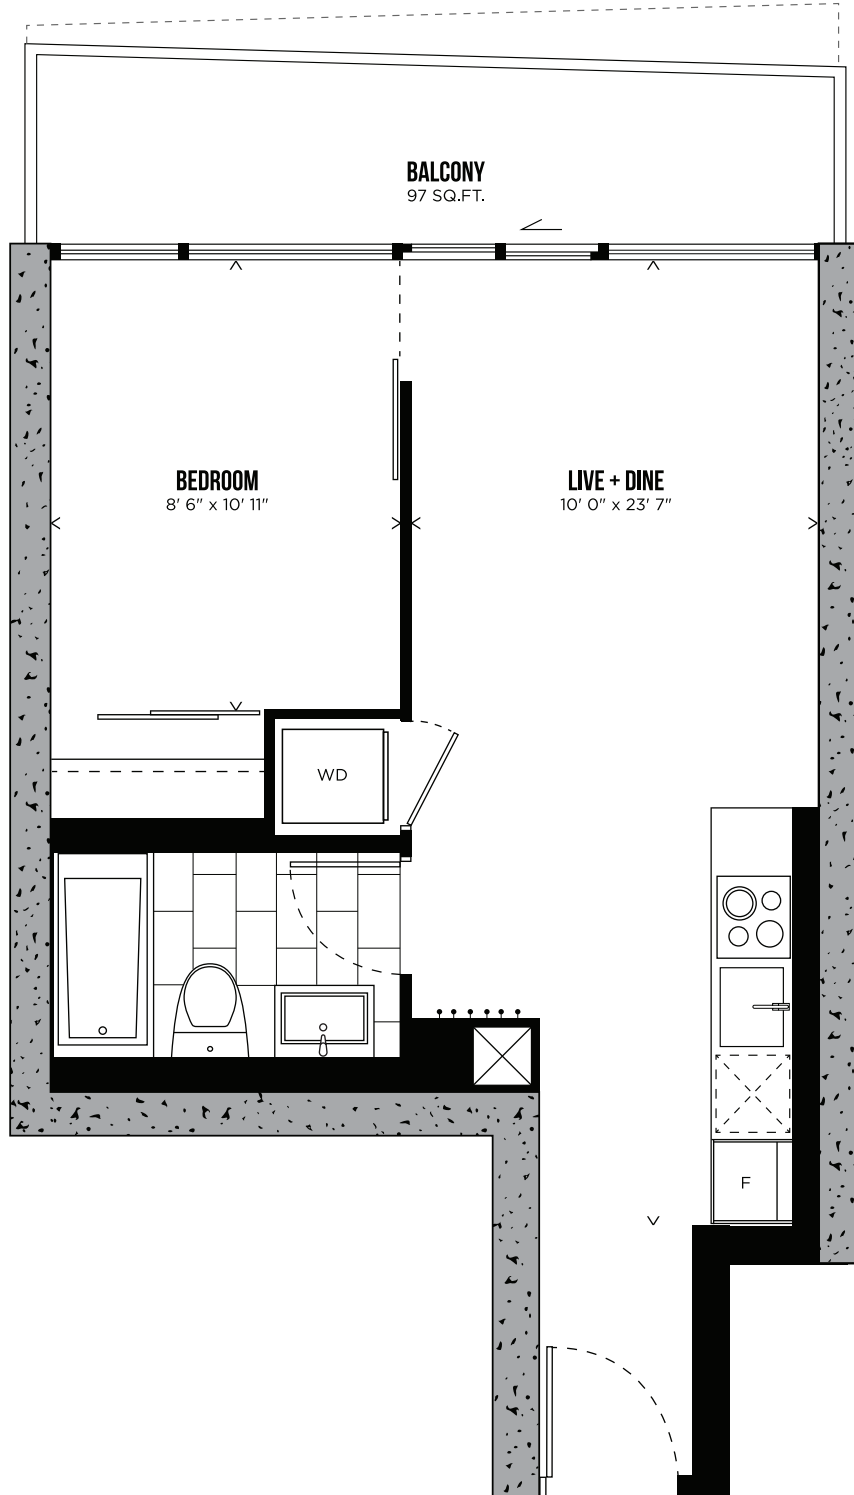

CHANNEL 07

ONE BEDROOM

498 SQ.FT.

balcony 507, 807, 907, 1207, 1307, 1707, 1907, 2007, 2207,
2407, 2507, 2707, 2807, 2907, 3107, 3207, 3407, 3507
118 SQ.FT.

LEVEL 3-35

CAROLINE STREET SOUTH

HUNTER STREET WEST

TELEVISION CITY