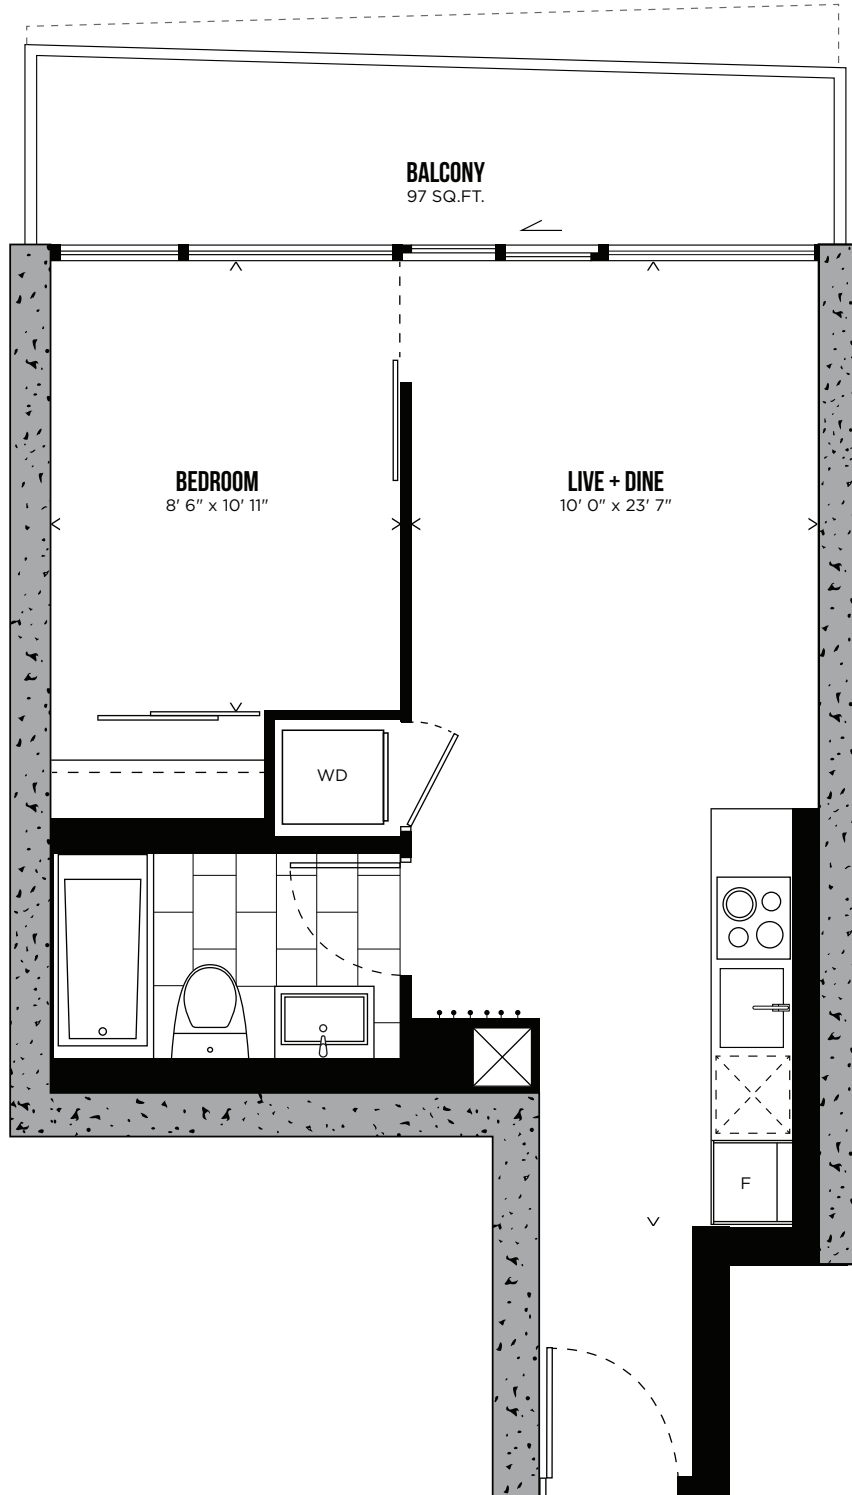

DAVID LETTERMAN

ONE BEDROOM

498 SQ.FT.

balcony 507, 807, 907, 1207, 1307, 1707, 1907, 2007, 2207,
2407, 2507, 2707, 2807, 2907, 3107, 3207, 3407, 3507
118 SQ.FT.

LEVEL 3-35

HUNTER STREET WEST

CAROLINE STREET SOUTH
▲