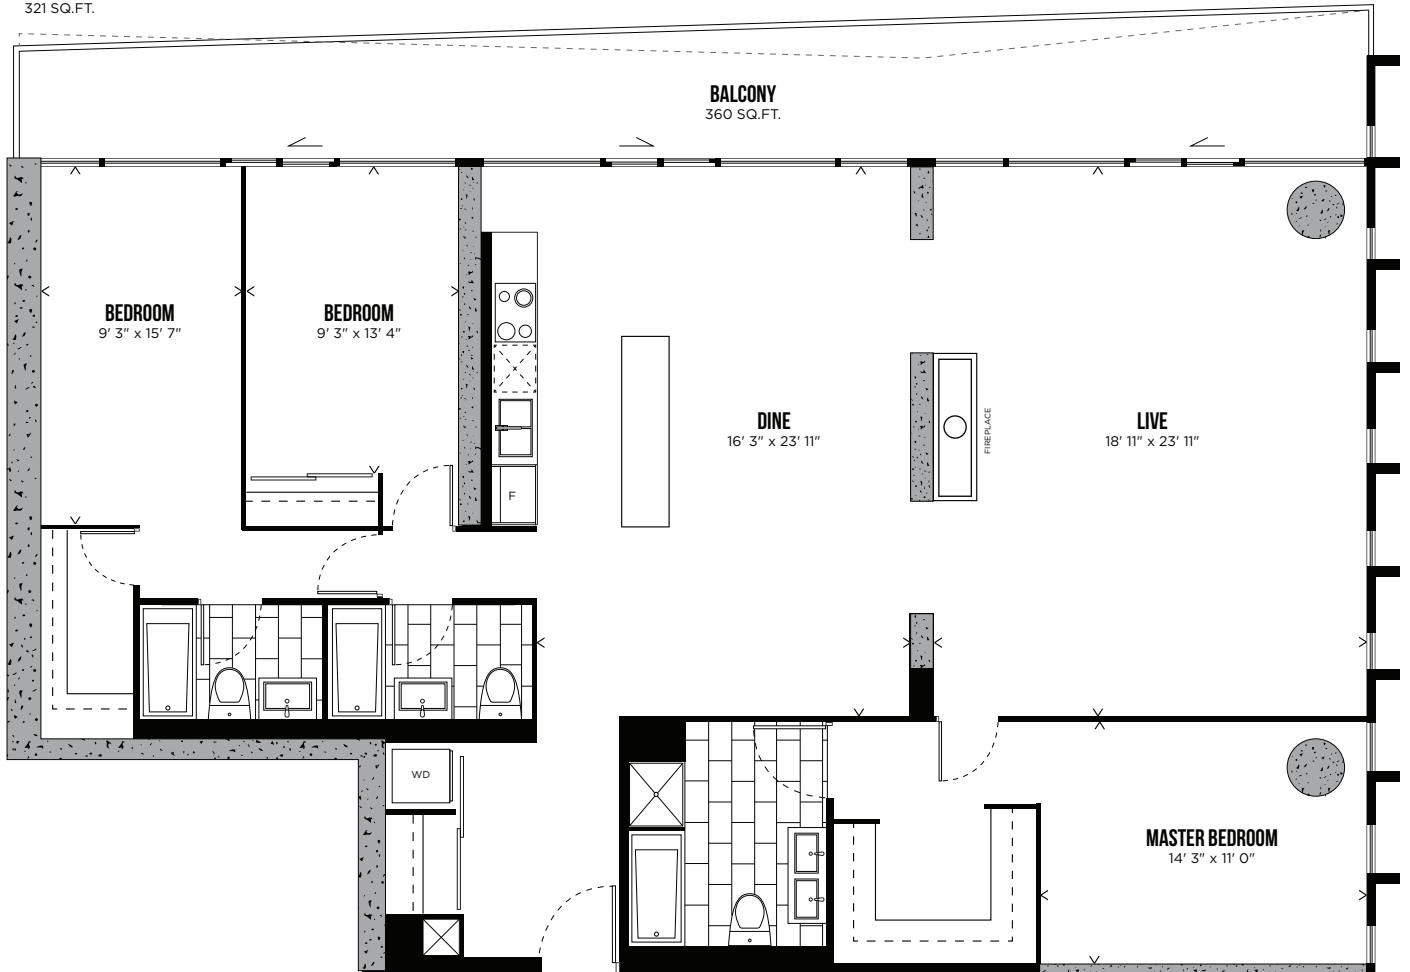

# ANDY GRIFFITH

THREE BEDROOM  
2,028 SQ.FT.

balcony 3801  
321 SQ.FT.

LEVEL 36-40