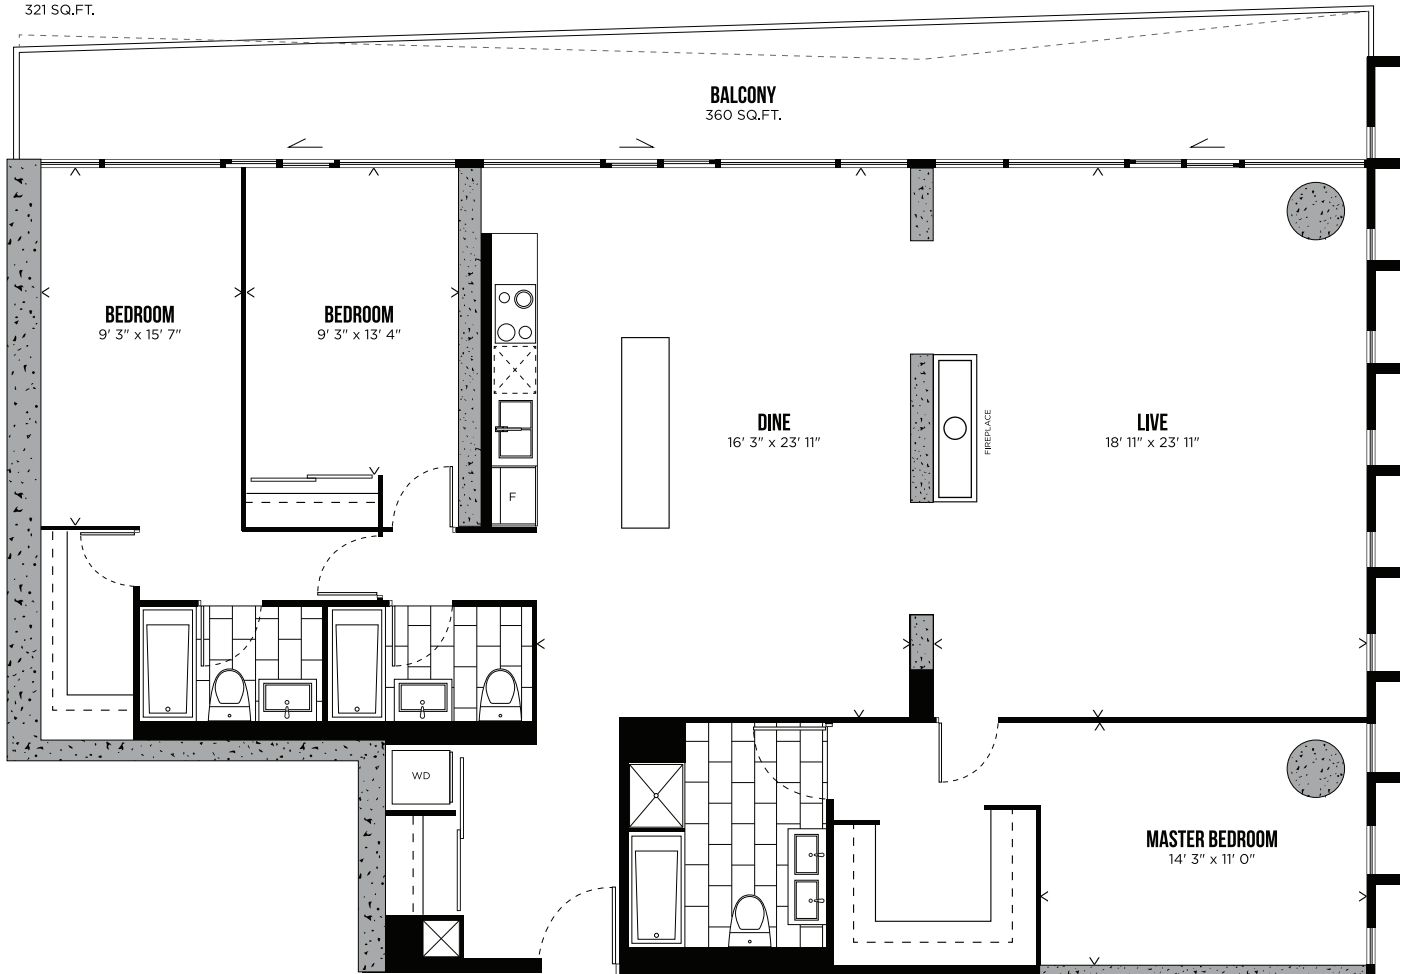

PH
01

SKY PENTHOUSE
CHANNEL PH01
THREE BEDROOM
2,028 SQ.FT.

balcony 3801
321 SQ.FT.