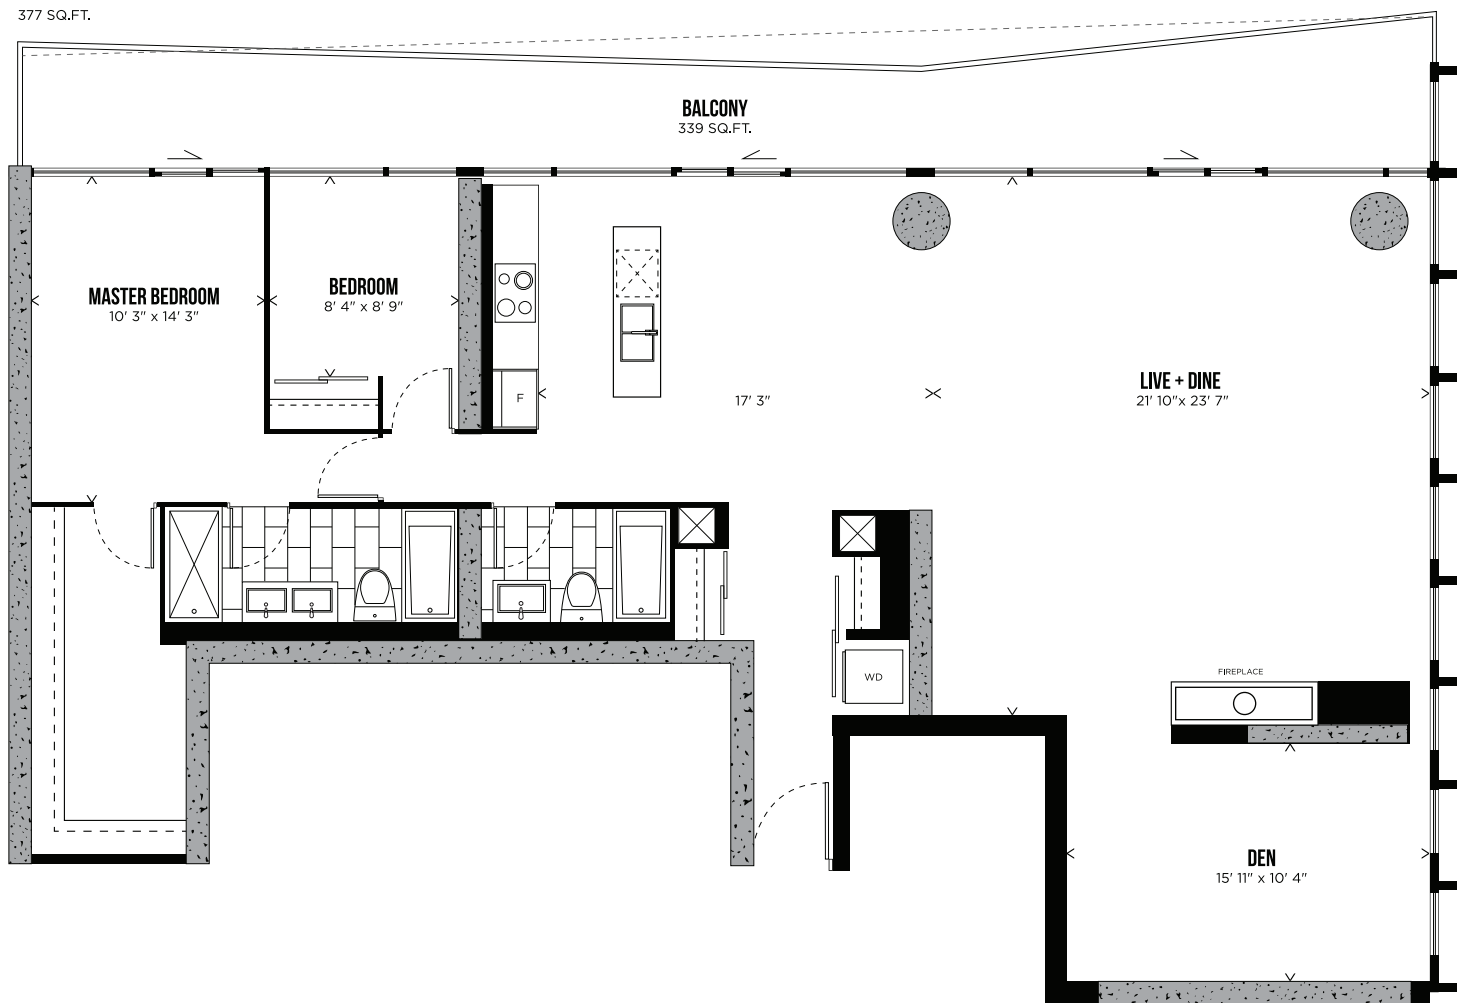

PH
03

SKY PENTHOUSE

CHANNEL PH03

TWO BEDROOM + DEN

1,796 SQ.FT.

balcony 3803
377 SQ.FT.