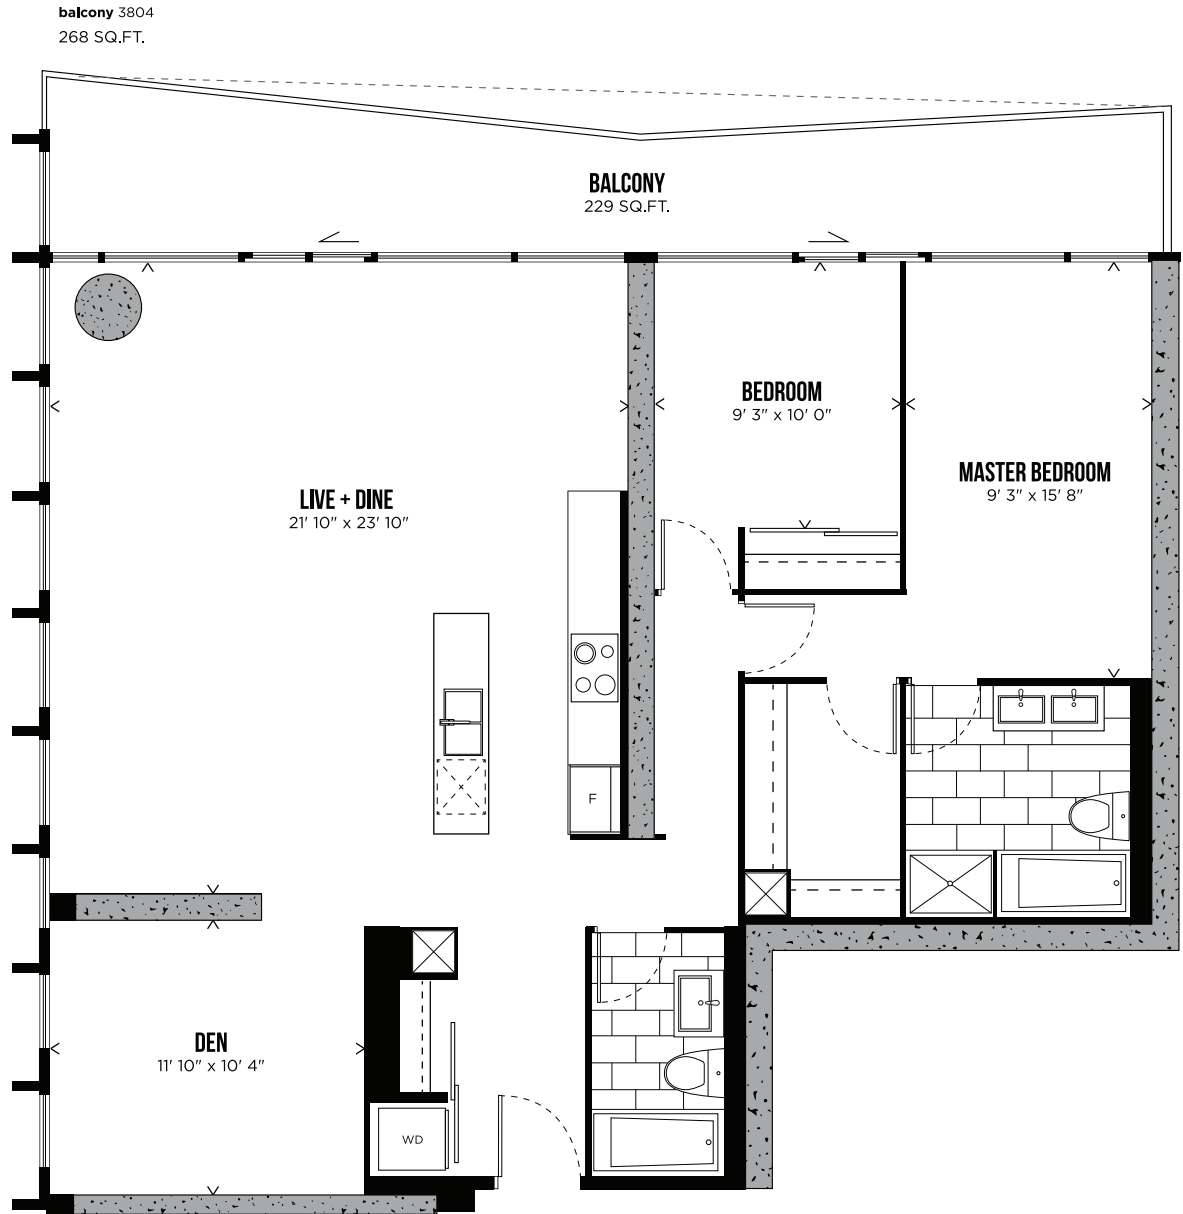

PH
04

SKY PENTHOUSE

CHANNEL PH04

TWO BEDROOM + DEN

1,417 SQ.FT.