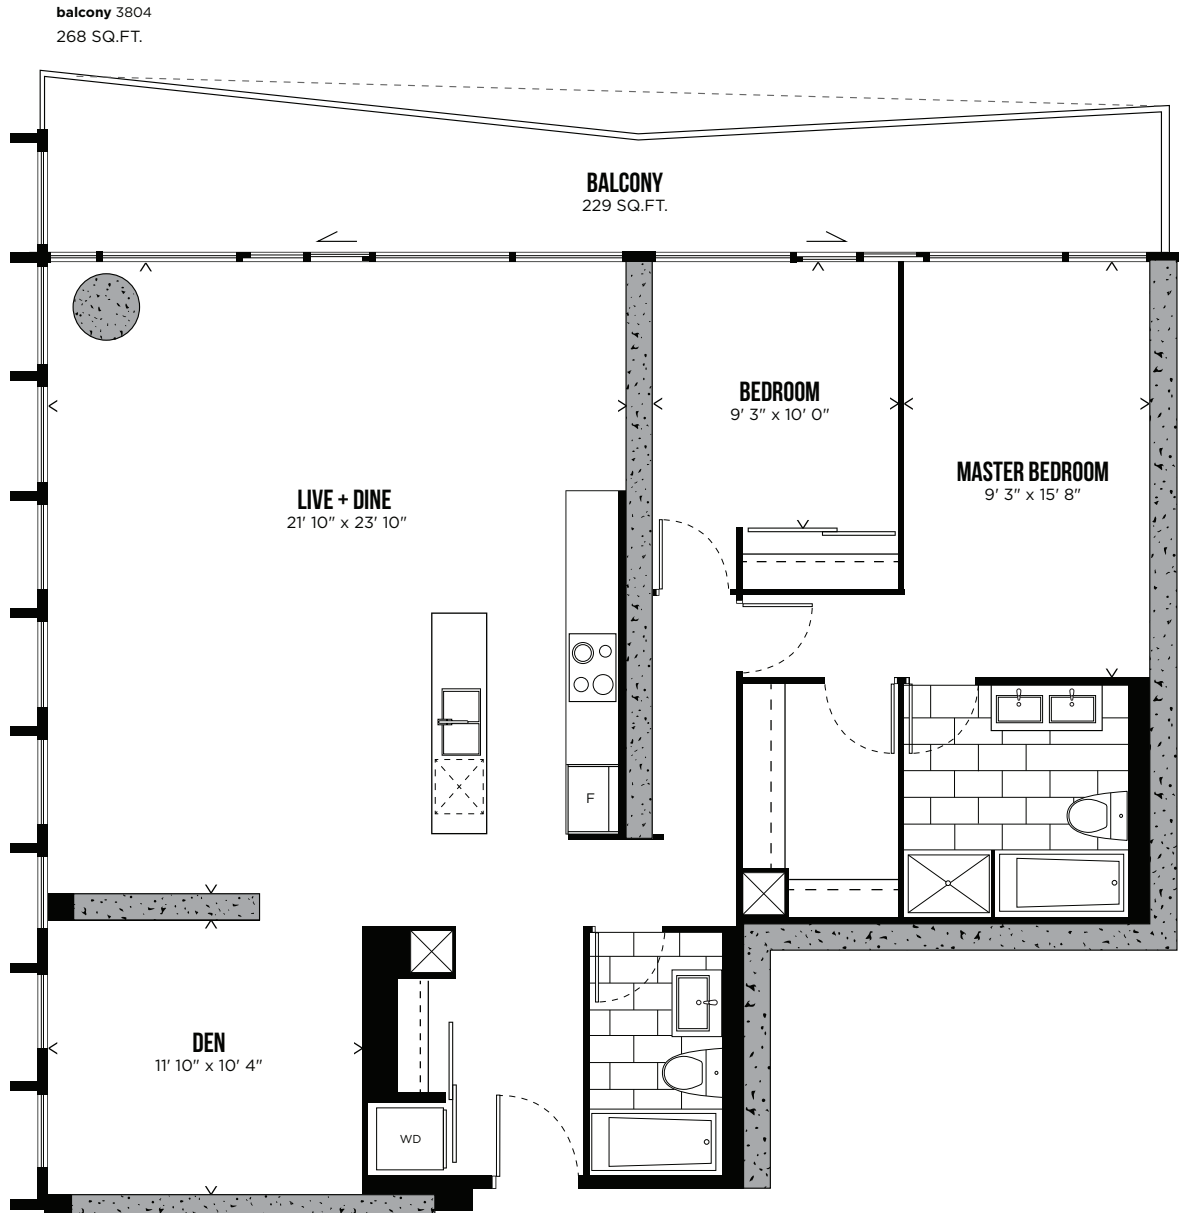

DON JOHNSON

TWO BEDROOM + DEN
1,417 SQ.FT.

LEVEL 36-40