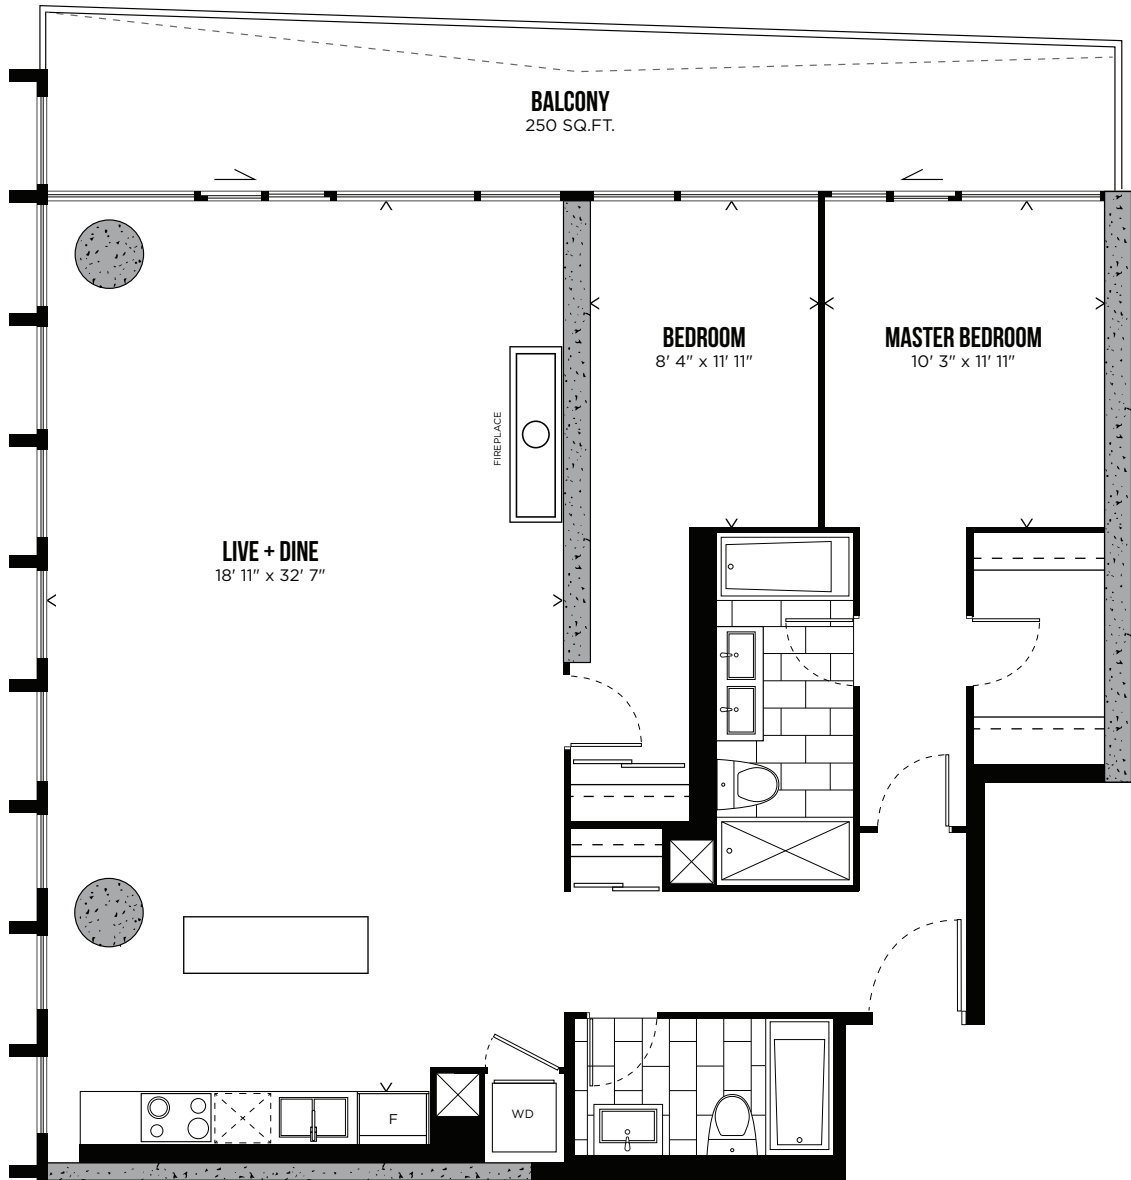

WILLIAM SHATNER

TWO BEDROOM
1,370 SQ.FT.

balcony 3802
212 SQ.FT.

LEVEL 36-40

CAROLINE STREET SOUTH
↑
N