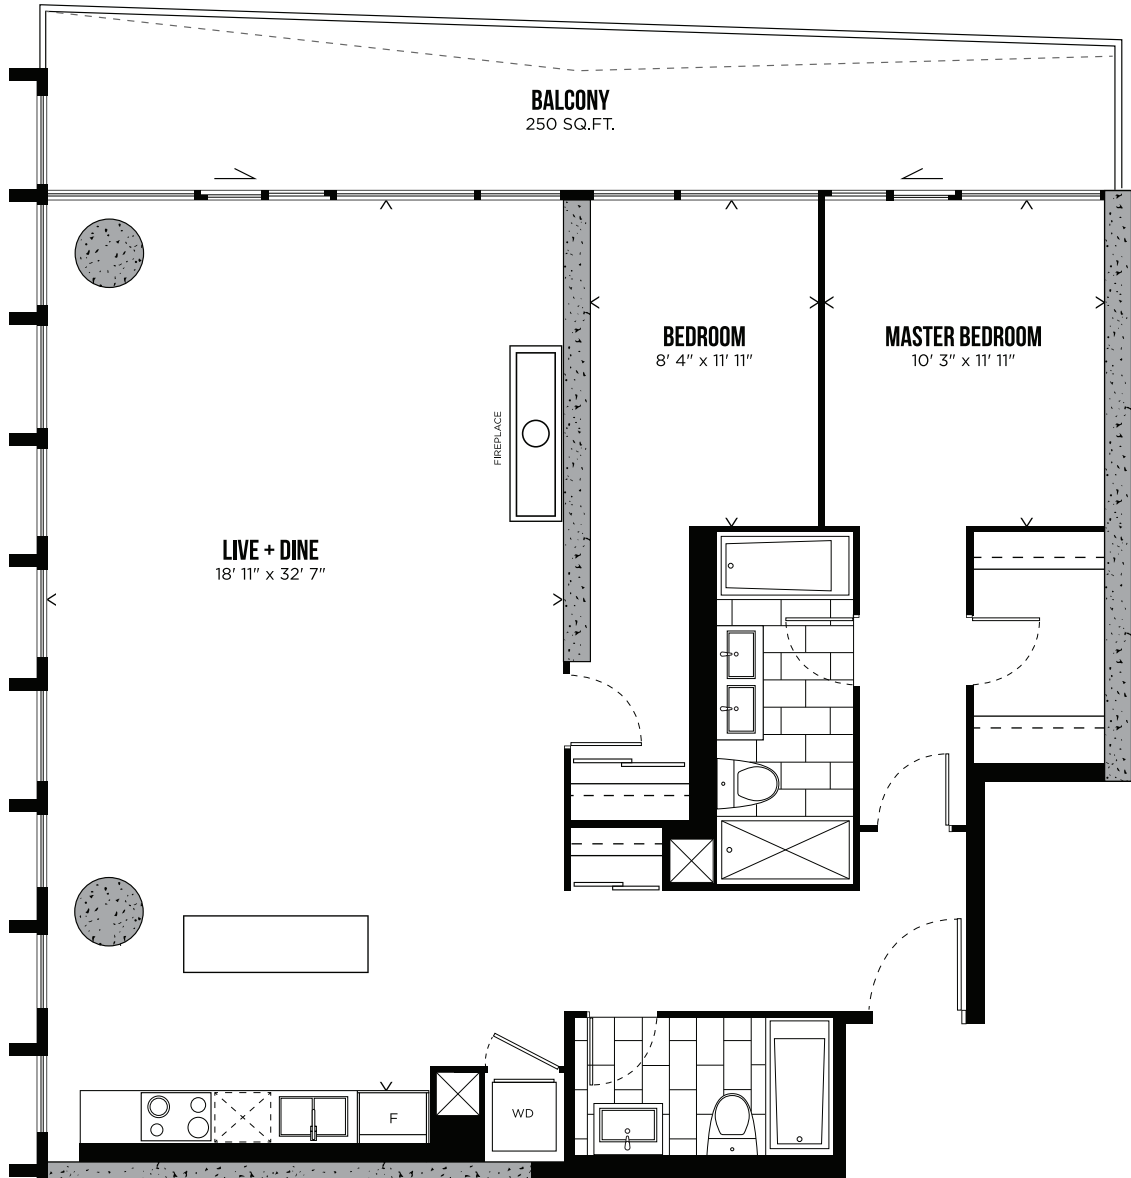

PH
02

SKY PENTHOUSE
CHANNEL PH02
TWO BEDROOM
1,370 SQ.FT.

balcony 3802
212 SQ.FT.