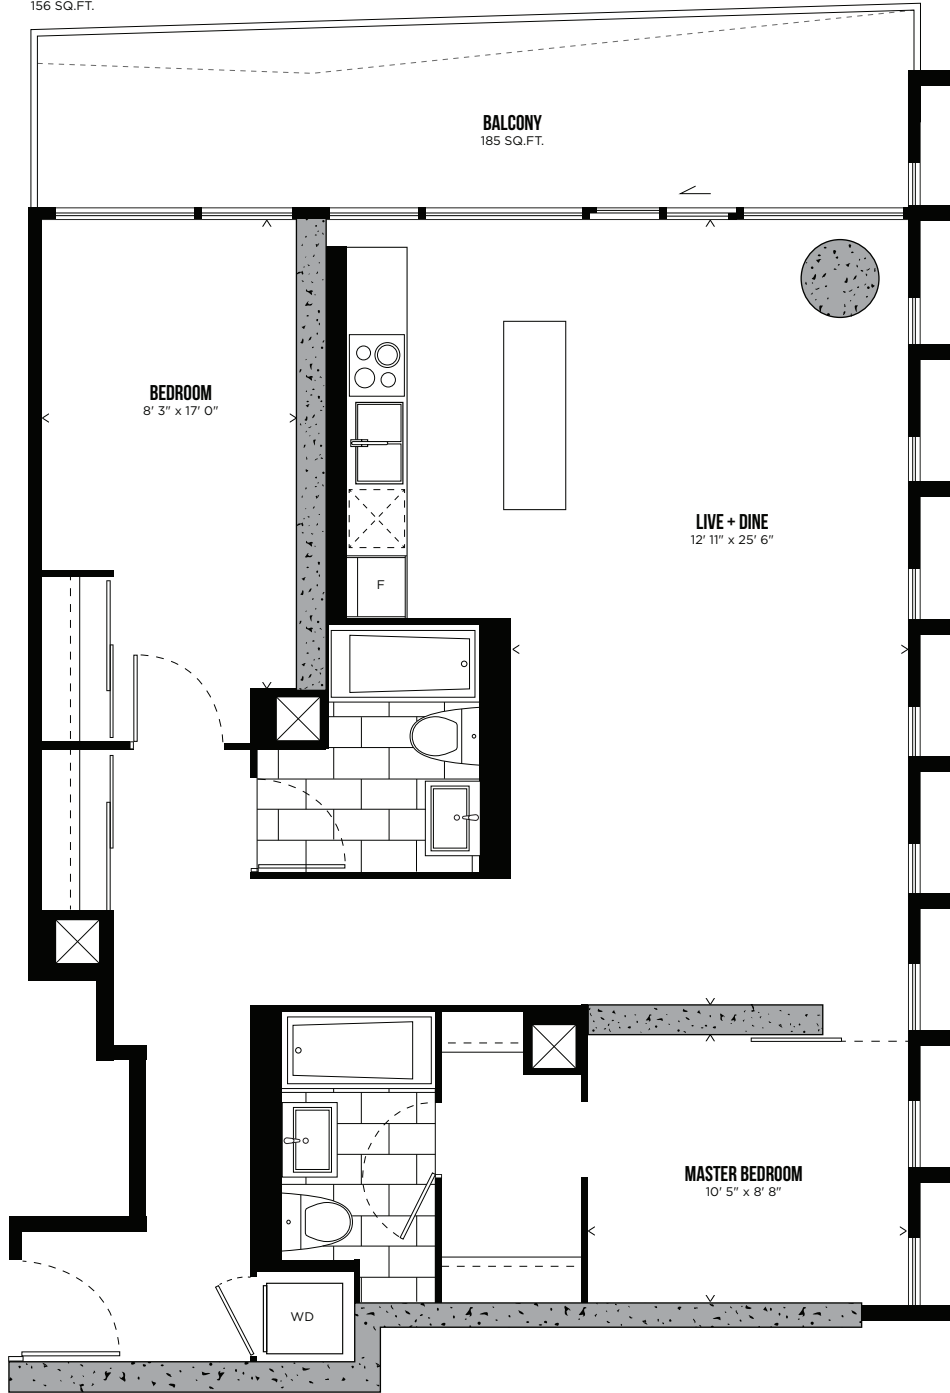

HENRY WINKLER

TWO BEDROOM

1,066 SQ.FT.

balcony 503, 803, 903, 1203, 1303, 1703, 1903, 2003, 2203, 2403, 2503, 2703, 2803, 2903, 3103, 3203, 3403, 3503
156 SQ.FT.

LEVEL 3-35

HUNTER STREET WEST

CAROLINE STREET SOUTH