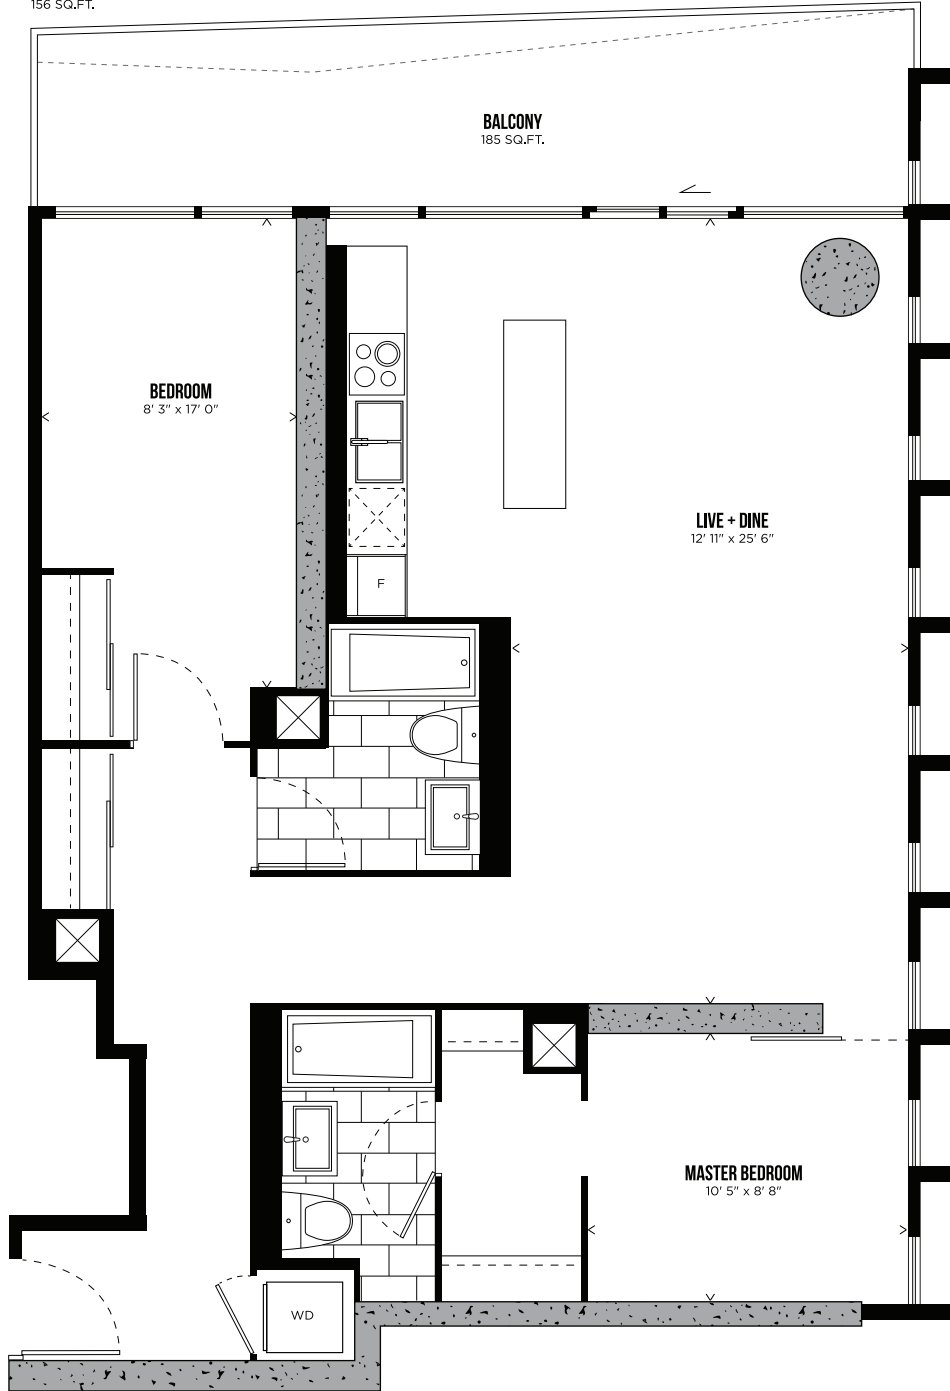

CHANNEL 03

TWO BEDROOM

1,066 SQ.FT.

balcony 503, 803, 903, 1203, 1303, 1703, 1903, 2003, 2203, 2403, 2503, 2703, 2803, 2903, 3103, 3203, 3403, 3503
156 SQ.FT.

LEVEL 3-35

CAROLINE STREET SOUTH

HUNTER STREET WEST