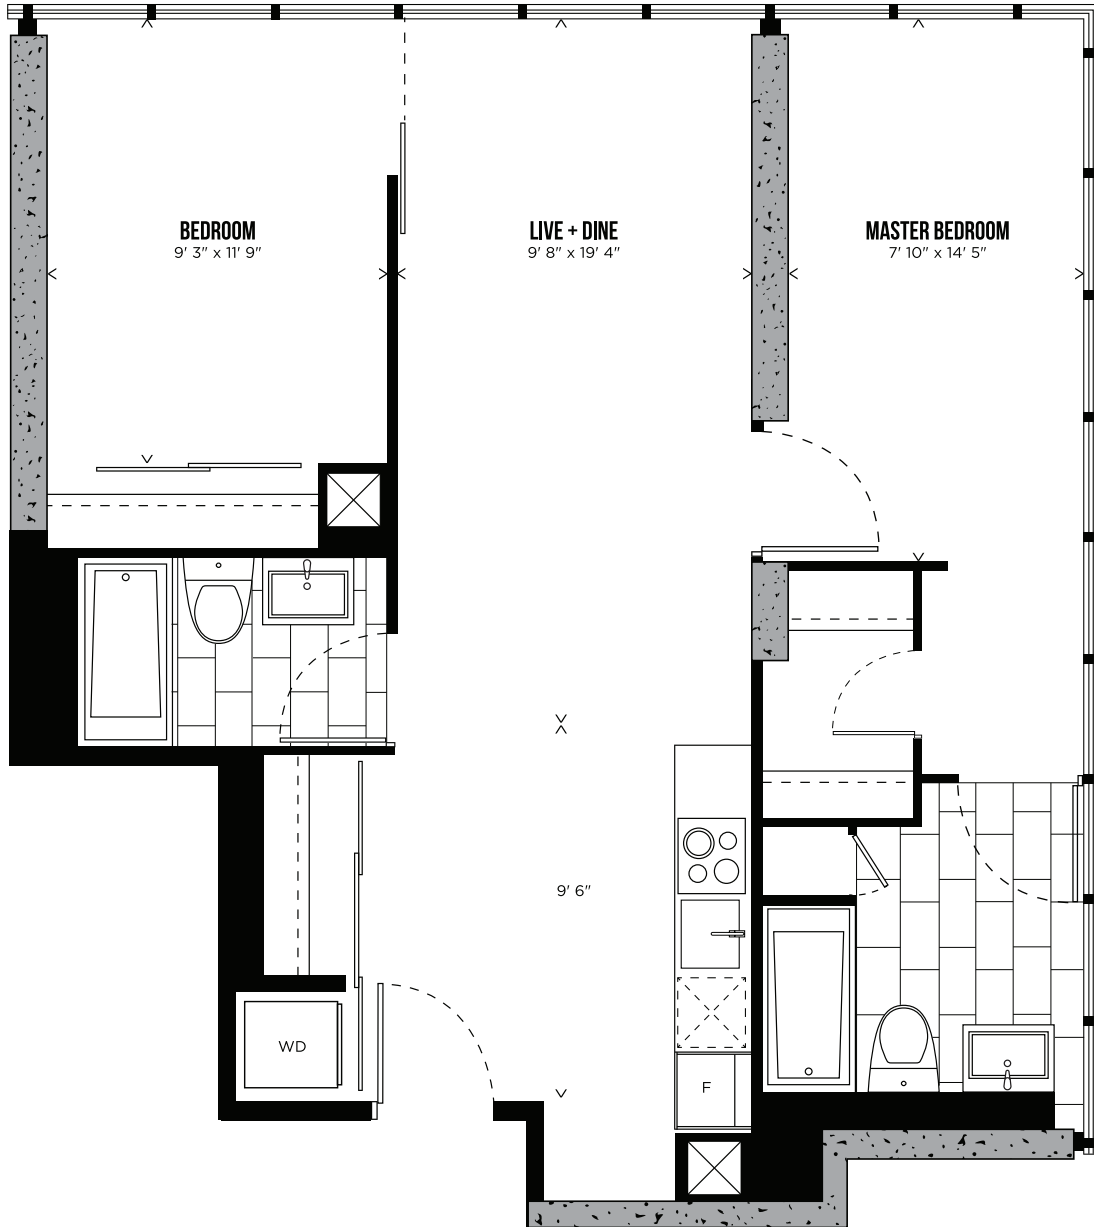

CHANNEL 02A

TWO BEDROOM

899 SQ.FT.

LEVEL 2

CAROLINE STREET SOUTH

HUNTER STREET WEST

TELEVISION CITY