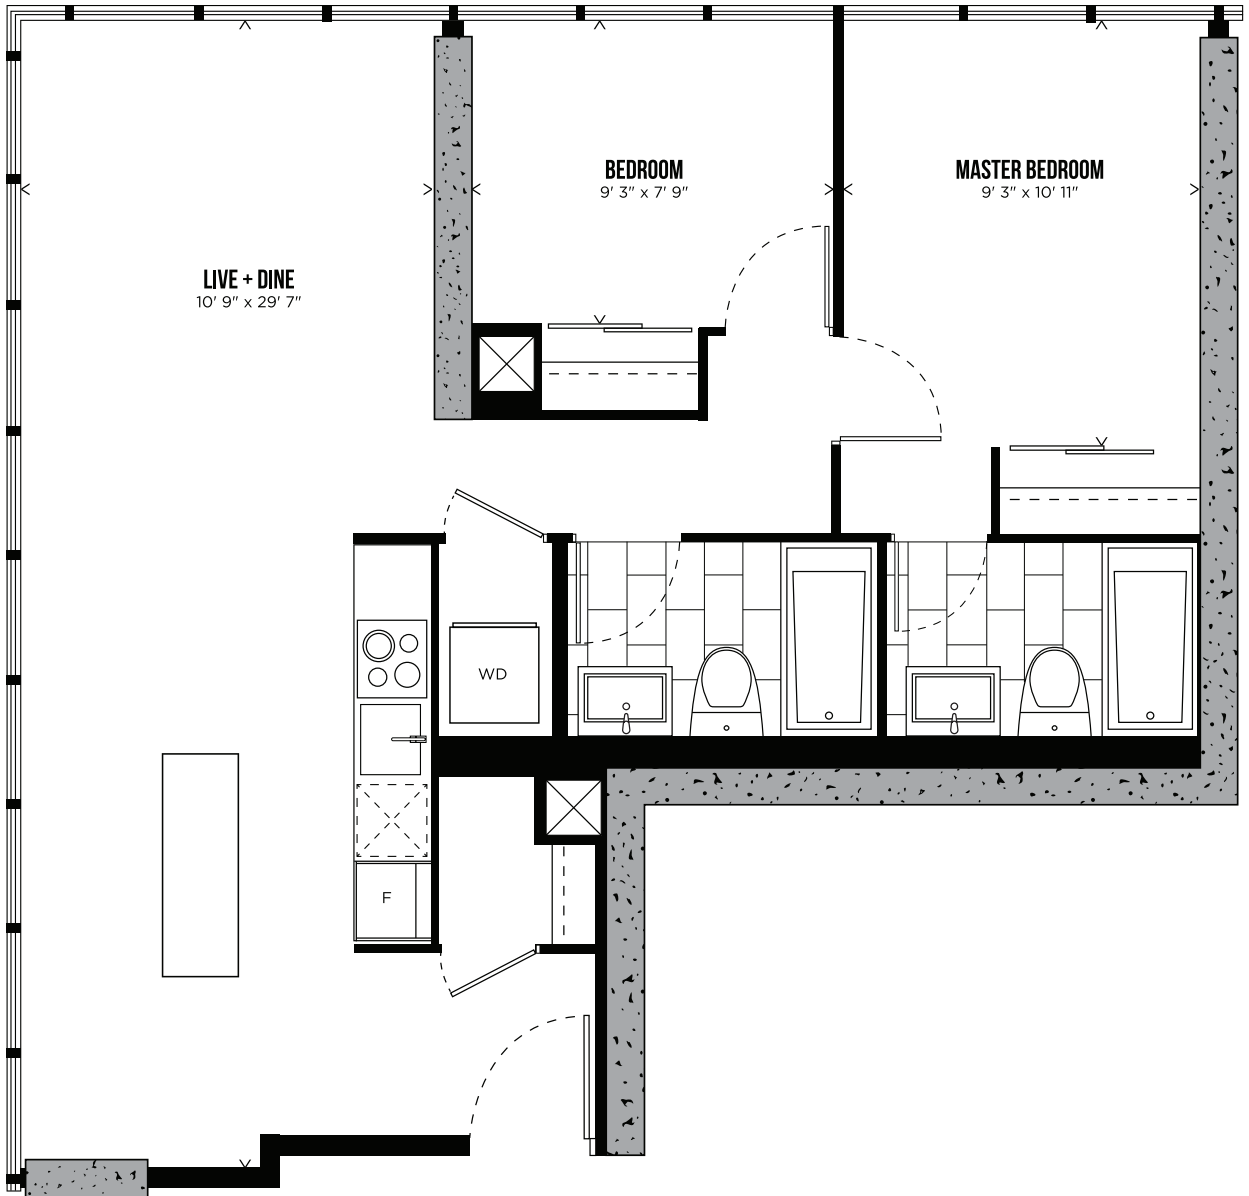

CHANNEL 03A

TWO BEDROOM

883 SQ.FT.

LEVEL 2

CAROLINE STREET SOUTH