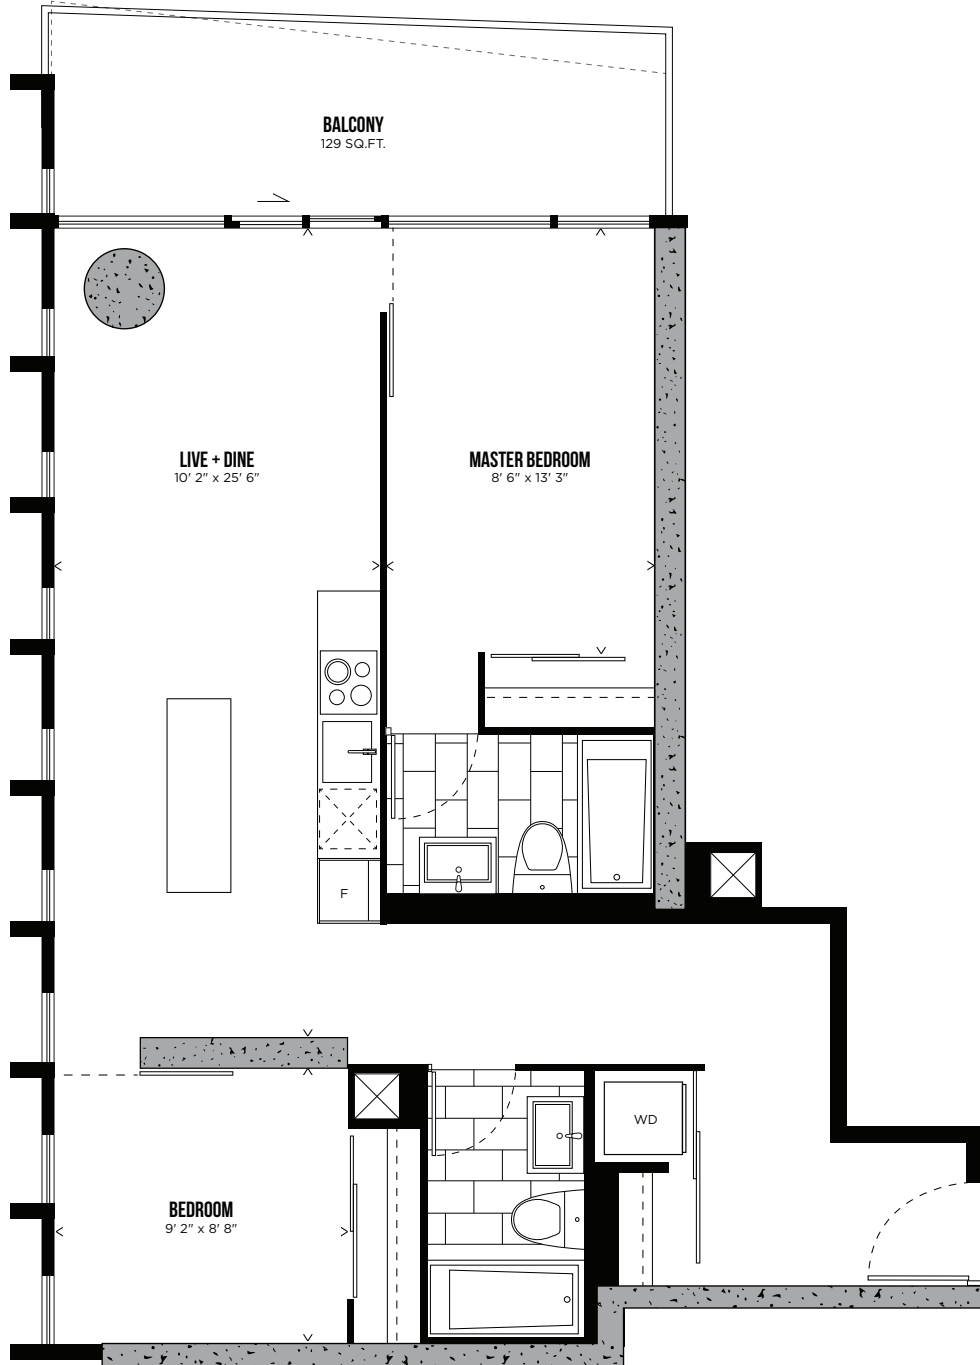

BETTY WHITE

TWO BEDROOM

826 SQ.FT.

balcony 504, 804, 904, 1204, 1304, 1704, 1904, 2004, 2204,
2404, 2504, 2704, 2804, 2904, 3104, 3204, 3404, 3504
113 SQ.FT.

LEVEL 3-35

HUNTER STREET WEST

CAROLINE STREET SOUTH